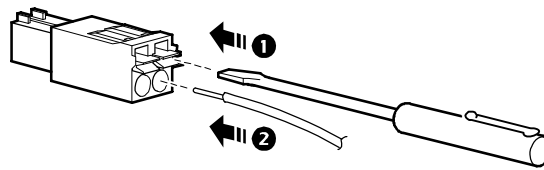

# Dry Contact Plug (J573N) for a Rack Power Distribution Unit—Installation Instructions

pduu0528a

Information in this document is subject to change without notice.  
© 2010 Dell Inc. All rights reserved.